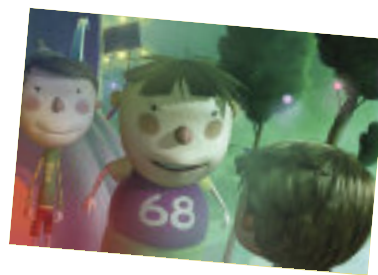

Please Click link below to Screen

<http://www.monsterentertainment.tv/catalogue/panic-show/>