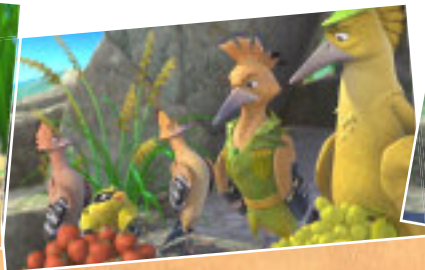

Animated Movies,
Series & Specials

Monster Entertainment 6 - 9 Series

— Yay-Sa-Doe —
Iesodo
-The Way of Jesus-

13 episodes / 12 x 15 mins
+ one 30 mins Christmas
special Age: 6-9

Iesodo (YAY-Sa-Doe) is a wise white dove, whose name means "The Way of Jesus." Watch as he and his friends bring your favorite New Testament stories to life in a whole new way! **Iesodo** and his friends live in the Holy Land, in a beautiful Cypress Tree on the shores of a vast Lake (or as we know it, the Sea of Galilee). These birds are an unlikely group of friends, and though they have their differences, they have one thing in common: *since they met Iesodo, their lives have never been the same!*