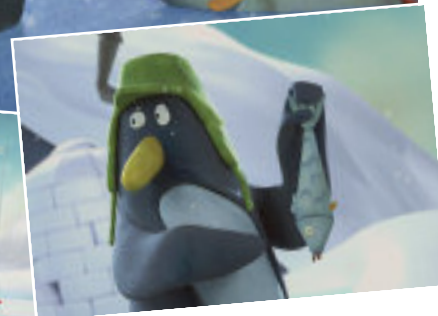

Monster Entertainment 4 - 8 Non Dialogue Series

HARRY & BIP

A new comedy series about **Harry and Bip**, two energetic young penguins who are all about Fun, Fish and Friends!

Harry and Bip live in the Antarctic, a vast icy expanse they can't wait to explore... They navigate their friendship and the world around them with physical humour, slapstick comedy and a lot of heart. We'll join them as they try to build an ambitious extension to their igloo, discover what happens when Harry gets a cold... or how to play hopscotch with ice floats.

15 x 2mins HD
Ongoing
Age: 4 - 8

Monster Entertainment

www.monsterentertainment.tv

The Monster Mews
11A Herbert Lane, Dublin 2,
Ireland

Telephone: +353-1-6114934
Fax: +353-1-6114935
Mobile: +353-86-6032164

Please Click link below to Screen

<http://www.monsterentertainment.tv/?p=7321>