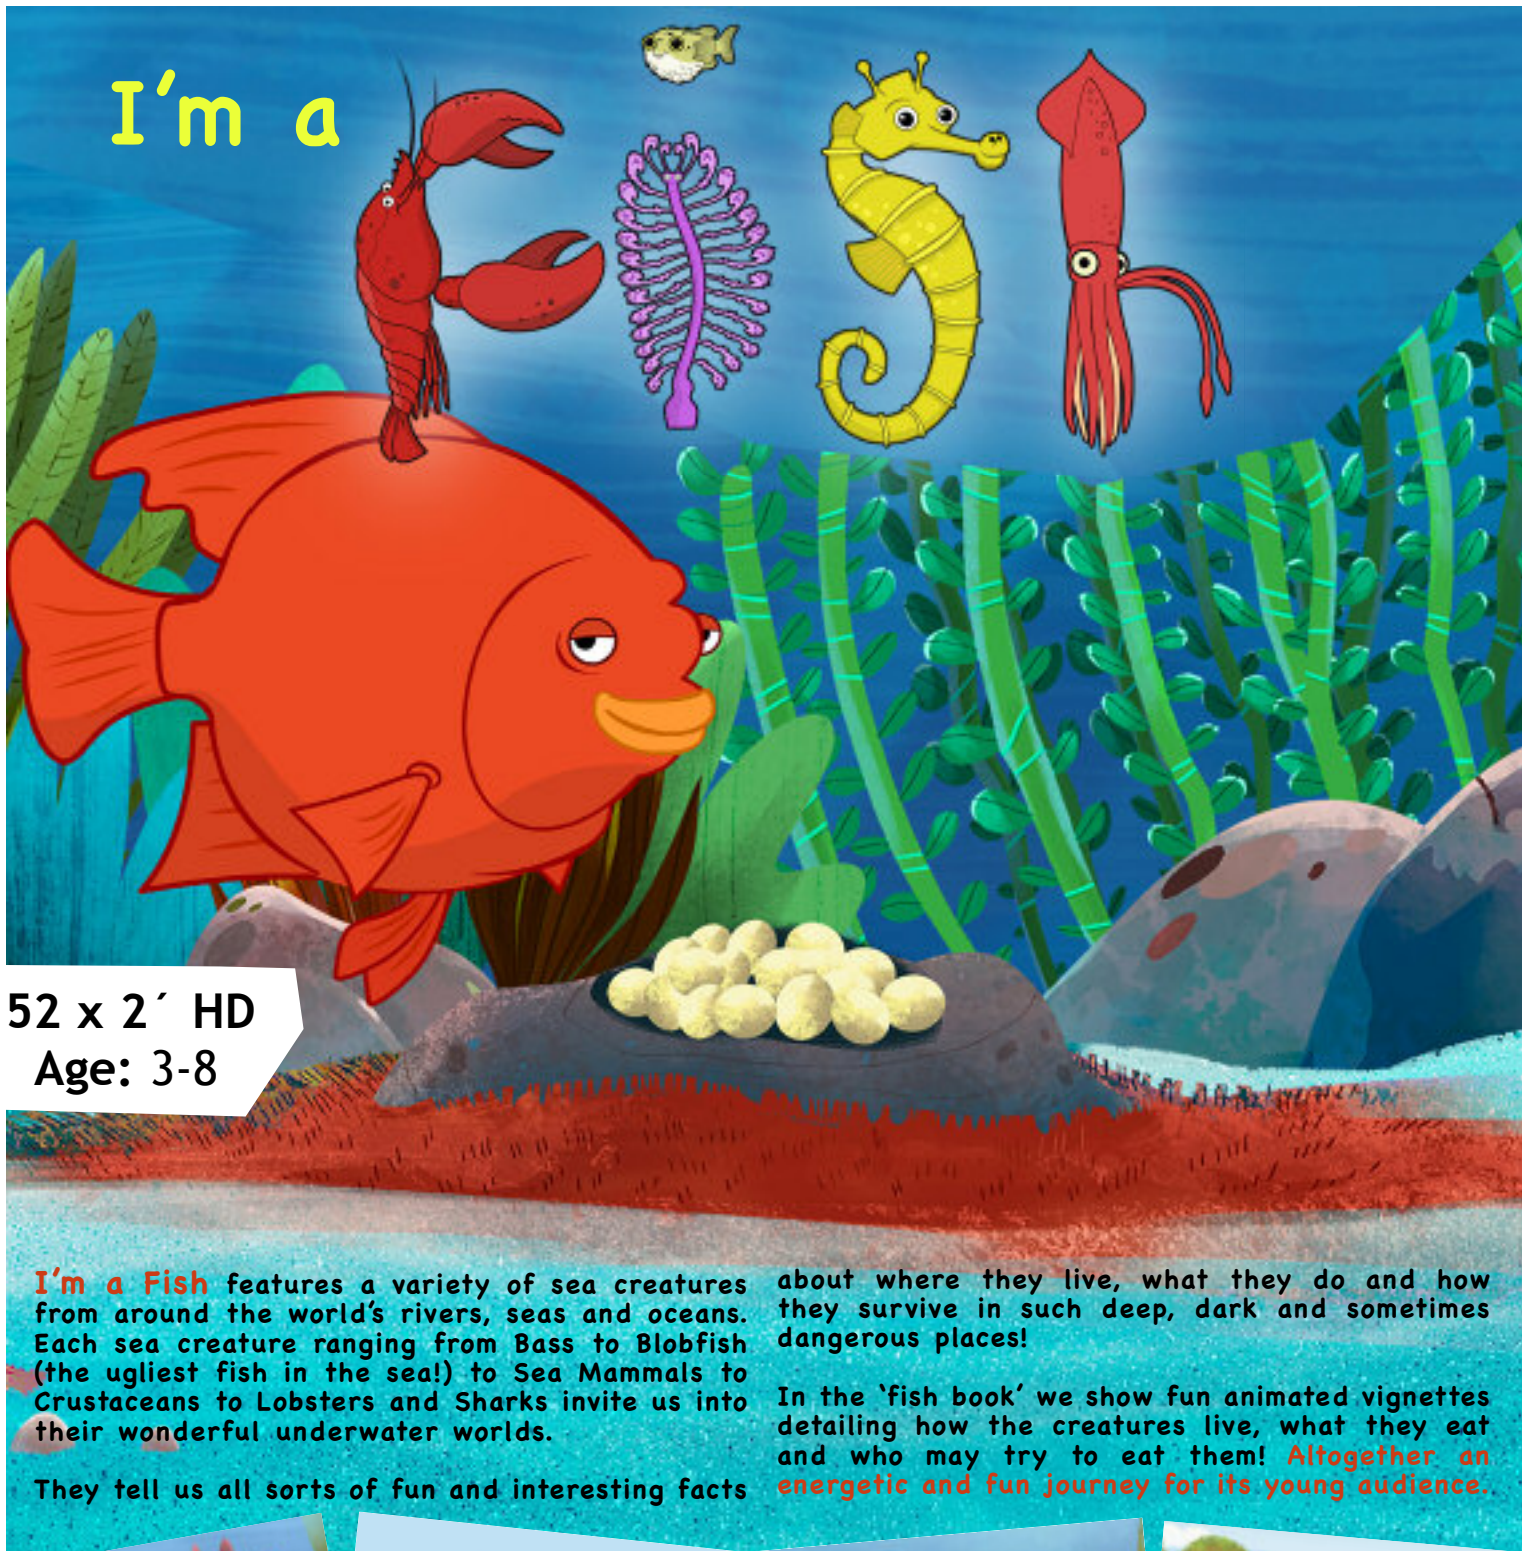

Pikkuli likes the same things as other small children around the world; his family, friends, music, playing games, swimming and fishing.

In 26 episodes Pikkuli learns how to share toys with his siblings, tries to get goodies by pretending to have flu, gets a new pet and learns a lot of responsibility. He celebrates his birthday and builds a hut of his own. He will also learn a lot of love!

now on

KiKA
von ARD und ZDF

His best friend, Honkkeli, is a wobbly shorebird with legs, neck and a beak that don't seem to fit together.

Perhaps one day he will learn to fly, but for the time being, he prefers bouncing. *Chirp, chirp!*

Please Click link below to Screen

<http://www.monsterentertainment.tv/catalogue/pikkuli/>

52 x 2' HD
Age: 3-8

I'm a Fish features a variety of sea creatures from around the world's rivers, seas and oceans. Each sea creature ranging from Bass to Blobfish (the ugliest fish in the sea!) to Sea Mammals to Crustaceans to Lobsters and Sharks invite us into their wonderful underwater worlds.

PART of the "I'm a ..." Series x 3

(see Age Section 3-8)

Please Click link below to Screen

<http://www.monsterentertainment.tv/catalogue/im-a-fish/>

Jabu is no.1 show in SA.

52 x 22' HD
Ongoing
Age: 4 - 7

The series follows the adventures of Jabu, an intrepid nine-year-old, and his Magic Talking Drum. Jabu explores the Jungle helping animals in need. Along the way we'll meet plenty of friends who join in the fun – but watch out for naughty Van the Vulture!