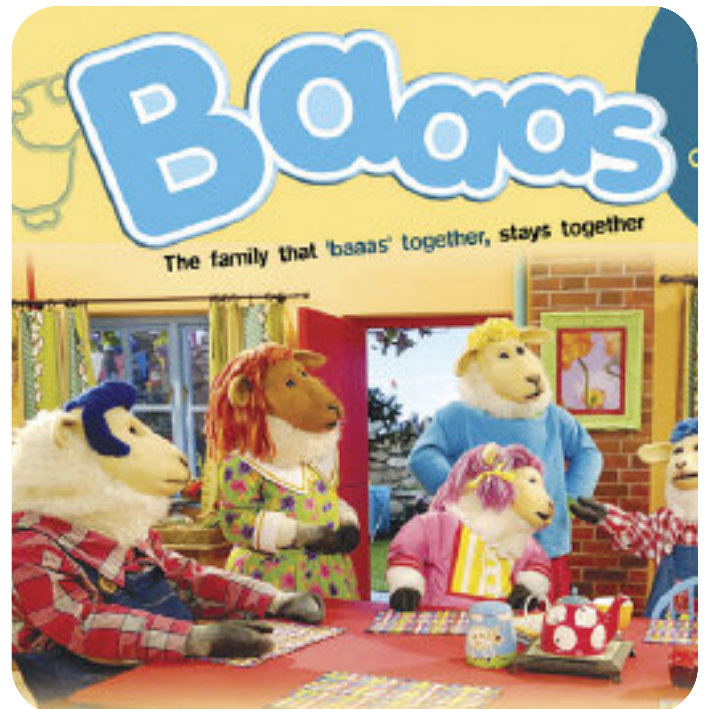

Monster Entertainment Preschool Series

Slim Pig

(39 Eps. in 3 series of 13 x 7 minutes or 13 x 30 minutes)

Slim Pig is a new animated television series for preschool children from Cheeky Productions. Slim, the star of the show, is a **two-dimensional pig** living in a three-dimensional world. Because Slim is inquisitive, as well as flat, there's no such thing as a simple walk outside his pigsty - wherever Slim goes, he finds an **adventure**.

But because Slim is intelligent and creative, not to mention thin, he always gets home safely.

Please Click link below to Screen

<http://www.monsterentertainment.tv/catalogue/slim-pig/>

BAAAS (104 x 12 minutes. 2 – 6 years)

Baaas, HD, Live Action, is a multicultural family sitcom about family values. The Baaas are an extraordinary, ordinary family - they just happen to be walking, talking, singing sheep! There are the twins Jaaason and Meeeeda, Mom and Dad, along with Grandpa Costaaas and Grandma Baaalwen.

The series has a **strong educational backbone** presented in a very entertaining way. *"Being with the Baaas is about Belonging!"* Also includes a **Christmas, Ramadan and Eid Special**.

The series is produced by Nia Ceidiog the writer of children's television favourite **Fireman Sam**. Baaas is a ground-breaking co-production between Welsh based Ceidiog, S4C and the pan Arabic Al Jazeera Childrens Channel

Please Click link below to Screen

<http://www.monsterentertainment.tv/catalogue/baaas/>