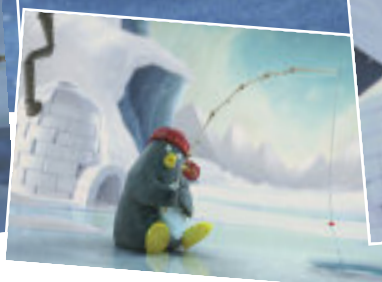

Monster Entertainment 4 - 8 Non Dialogue Series

HARRY & BIP

A new comedy series about **Harry and Bip**, two energetic young penguins who are all about Fun, Fish and Friends!

Harry and Bip live in the Antarctic, a vast icy expanse they can't wait to explore... They navigate their friendship and the world around them with physical humour, slapstick comedy and a lot of heart. We'll join them as they try to build an ambitious extension to their igloo, discover what happens when Harry gets a cold... or how to play hopscotch with ice floats.

15 x 2mins HD
Ongoing
Age: 4 - 8

Monster Entertainment

www.monsterentertainment.tv

The Monster Mews
11A Herbert Lane, Dublin 2,
Ireland

Telephone: +353-1-6114934
Fax: +353-1-6114935
Mobile: +353-86-6032164

Please Click link below to Screen

<http://www.monsterentertainment.tv/?p=7321>