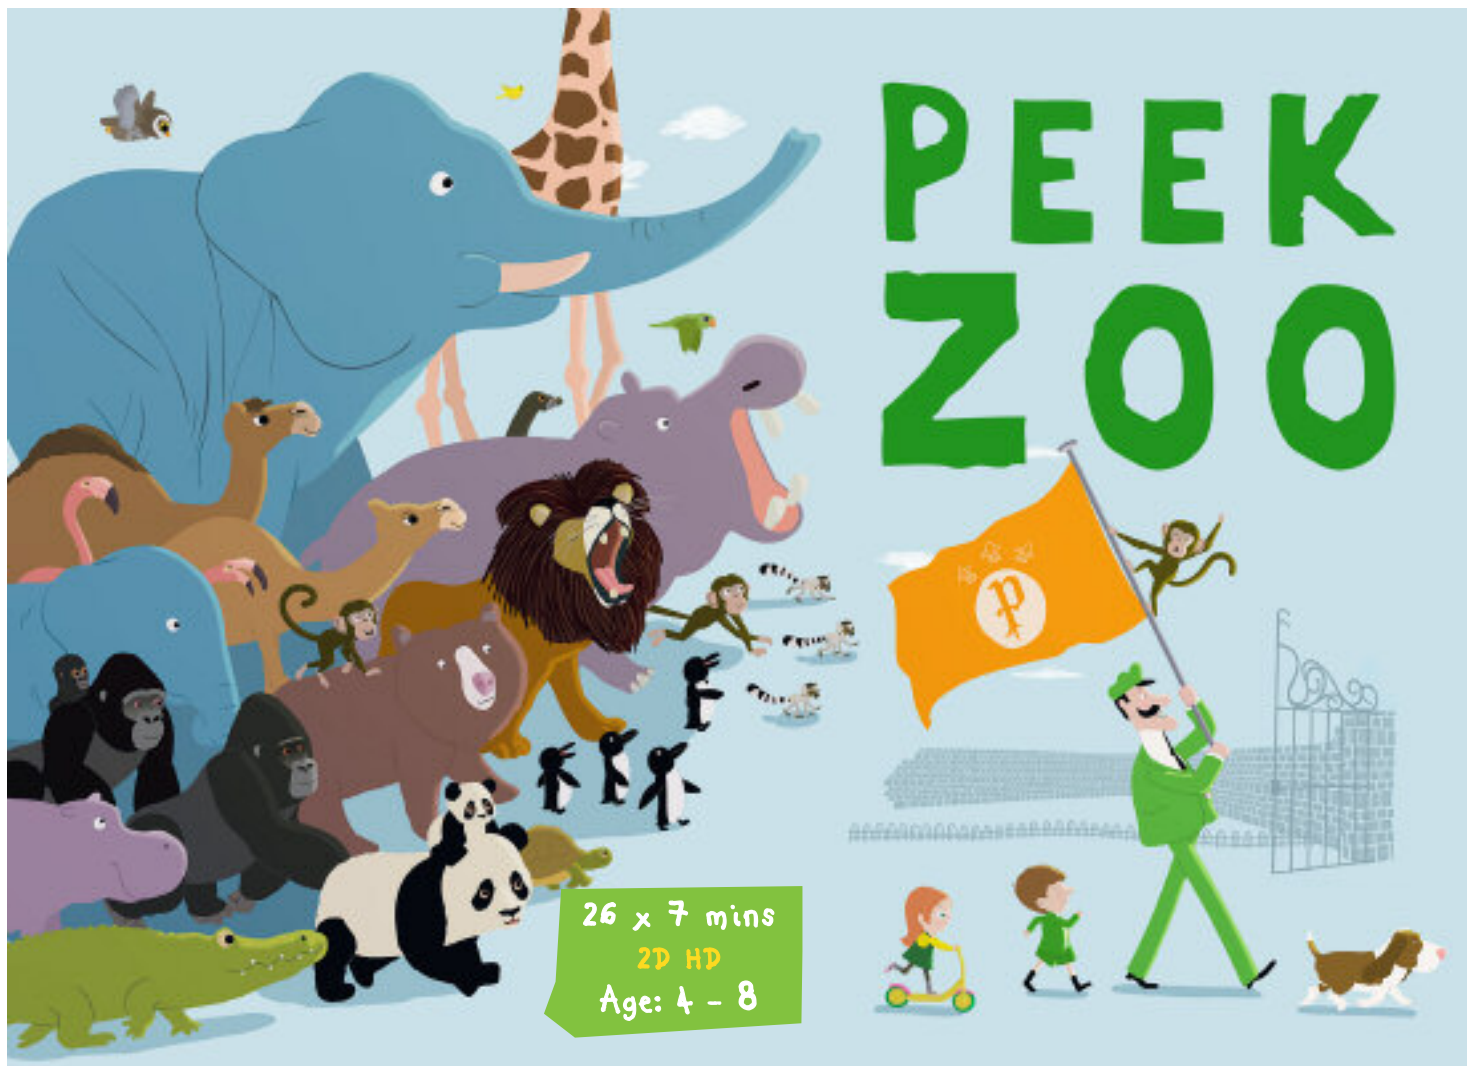

This is a show for preschoolers (3 to 6 years old) like no other, It is especially focused on the development of soft skills such as respect, solidarity and empathy, through friendship.

Please Click link below to Screen

a wiggleywoo production

FARMER MO™

The loveliest, bestest, youngest farmer ever
26 x 5 mins / Preschool

Who wakes the chickens in the morning? What do ya know it's Farmer Mo. Who feeds the cows in the daytime? What do ya know it's Farmer Mo. Who puts the sheep asleep at night? What do ya know it's Farmer Mo, and who do all the animals love? What do ya know it's Farmer Mo.

Please Click link below to Screen

<http://www.farmermo.com>

Monster Entertainment 4 - 8 Series

This is the fun-filled world of **Peek Zoo**, where every day is an adventure. With a warm and engaging cast of characters. Humans and animals embark on a series of hilarious adventures that will make children laugh, think and learn, with problems to

solve and mysteries to unravel.

Children will be enthralled by the exploits and escapades of the hapless but heart-warming **Mr Peek**.

Each episode is a day in the life of proprietor and zookeeper Mr Peek, his children **Jimmy** and **Violet** and a dazzling array of different and exciting animals.