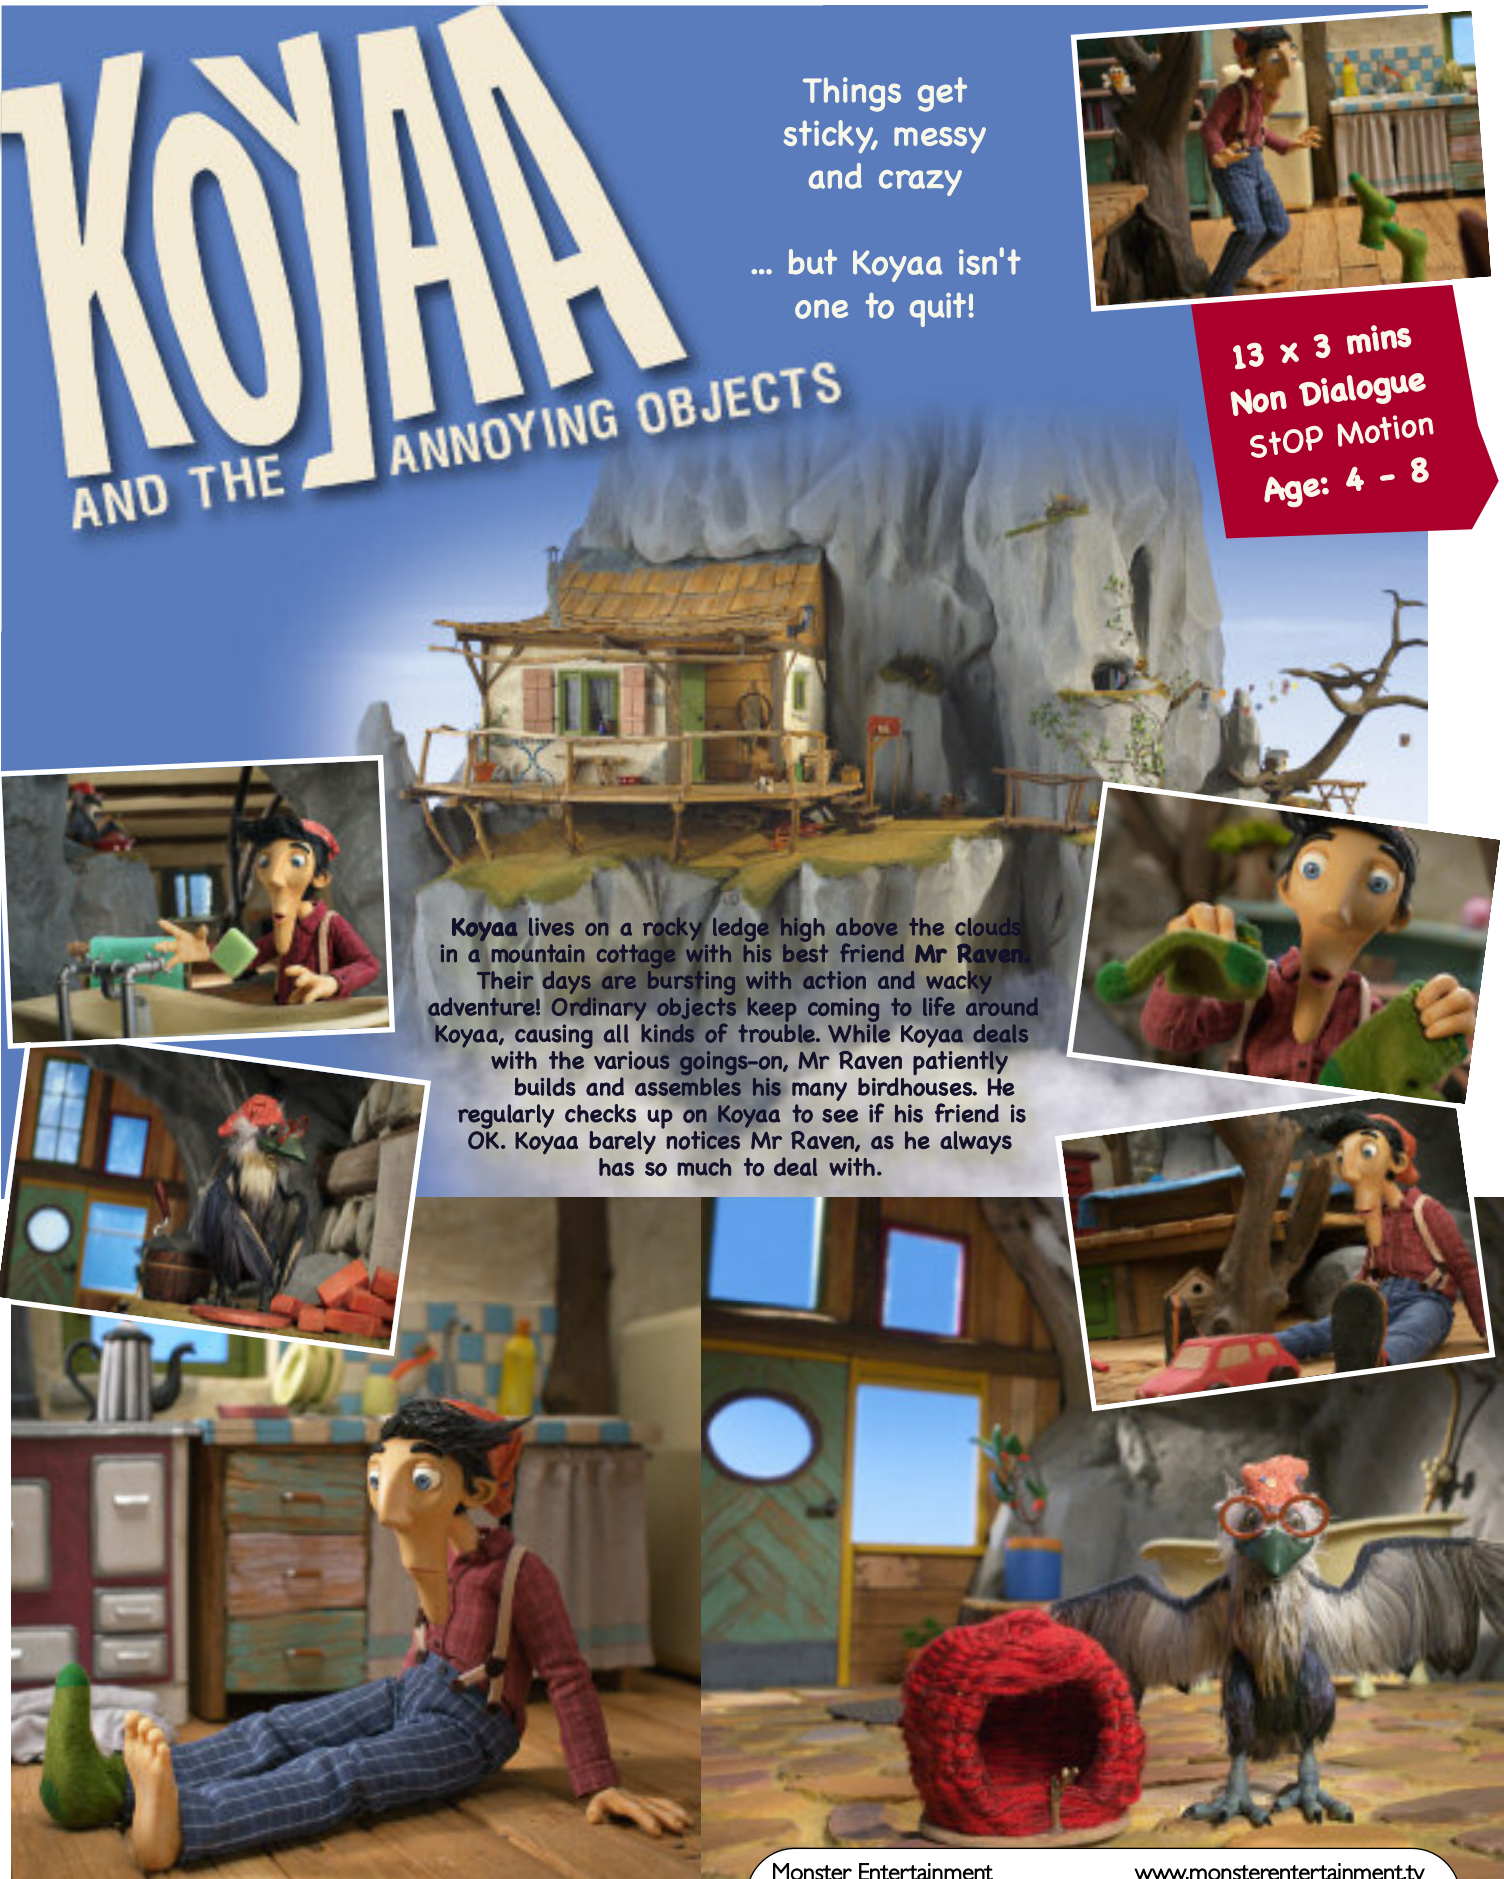

Tommy and Robbie are two crazy cuddly creatures with extremely opposite personalities living and doing everything together. Somewhere in their blank world, along with Mr Rubber Duck they eat, travel, fish, clean the house or make lemon pie together.

KOYAA

AND THE ANNOYING OBJECTS

Things get sticky, messy and crazy

... but Koyaa isn't one to quit!

13 x 3 mins
Non Dialogue
STOP Motion
Age: 4 - 8

Koyaa lives on a rocky ledge high above the clouds in a mountain cottage with his best friend Mr Raven. Their days are bursting with action and wacky adventure! Ordinary objects keep coming to life around Koyaa, causing all kinds of trouble. While Koyaa deals with the various goings-on, Mr Raven patiently builds and assembles his many birdhouses. He regularly checks up on Koyaa to see if his friend is OK. Koyaa barely notices Mr Raven, as he always has so much to deal with.