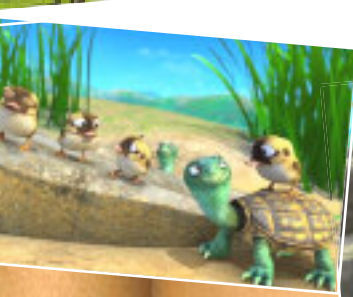

Animated Movies,
Series & Specials

Monster Entertainment 6 - 9 Series

— Yay-Sa-Doe —
Iesodo
-The Way of Jesus-

13 episodes / 12 x 15 mins
+ one 30 mins Christmas
special Age: 6-9

Iesodo (YAY-Sa-Doe) is a wise white dove, whose name means "The Way of Jesus." Watch as he and his friends bring your favorite New Testament stories to life in a whole new way! **Iesodo** and his friends live in the Holy Land, in a beautiful Cypress Tree on the shores of a vast Lake (or as we know it, the Sea of Galilee). These birds are an unlikely group of friends, and though they have their differences, they have one thing in common: *since they met Iesodo, their lives have never been the same!*