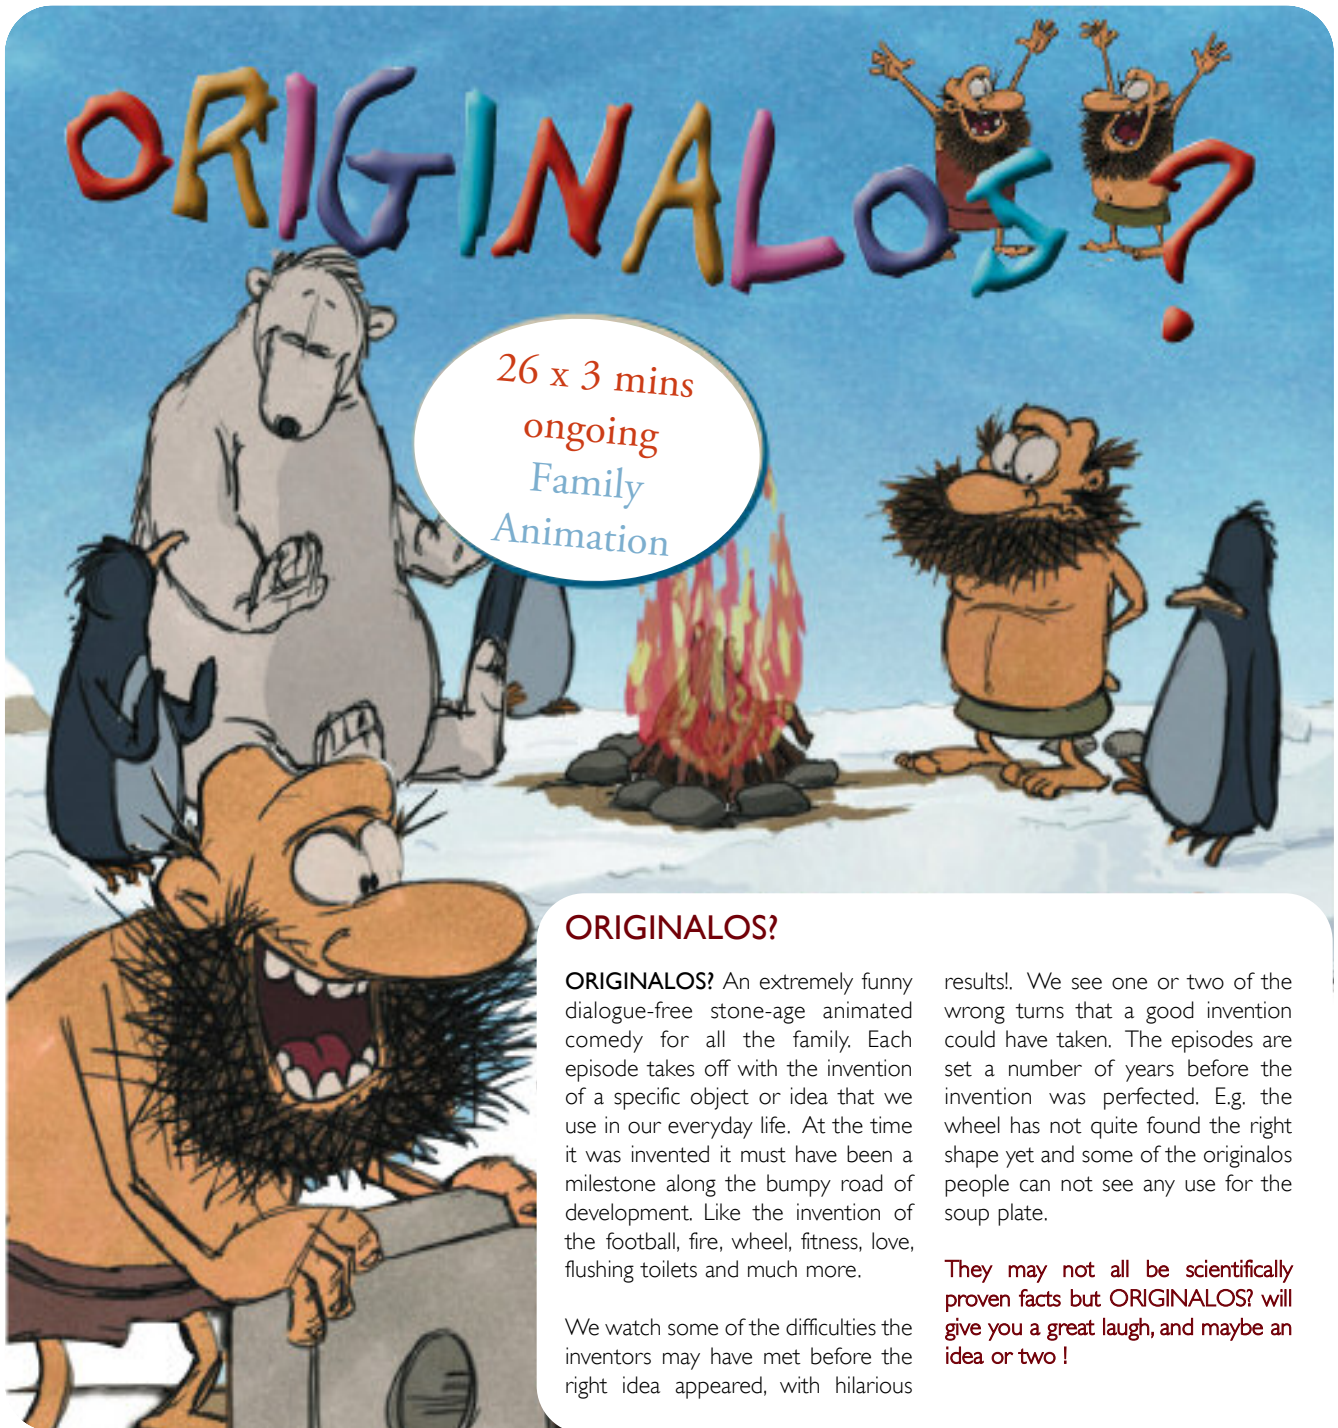

Monster Entertainment Originalos! Family Non Dialogue Series

26 x 3 mins
ongoing
Family
Animation

ORIGINALOS?

ORIGINALOS? An extremely funny dialogue-free stone-age animated comedy for all the family. Each episode takes off with the invention of a specific object or idea that we use in our everyday life. At the time it was invented it must have been a milestone along the bumpy road of development. Like the invention of the football, fire, wheel, fitness, love, flushing toilets and much more.

We watch some of the difficulties the inventors may have met before the right idea appeared, with hilarious

results! We see one or two of the wrong turns that a good invention could have taken. The episodes are set a number of years before the invention was perfected. E.g. the wheel has not quite found the right shape yet and some of the originalos people can not see any use for the soup plate.

They may not all be scientifically proven facts but ORIGINALOS? will give you a great laugh, and maybe an idea or two !