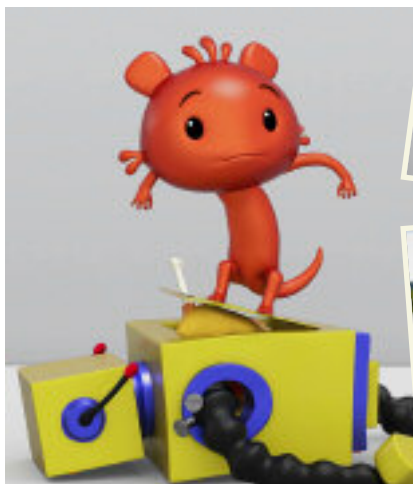

Please Click link below to Screen

<http://www.monsterentertainment.tv/catalogue/tommy-and-robbie/>

Monster Entertainment
The Monster Mews
11A Herbert Lane, Dublin 2,
Ireland

www.monsterentertainment.tv
Telephone: +353-1-6114934
Fax: +353-1-6114935
Mobile: +353-86-6032164