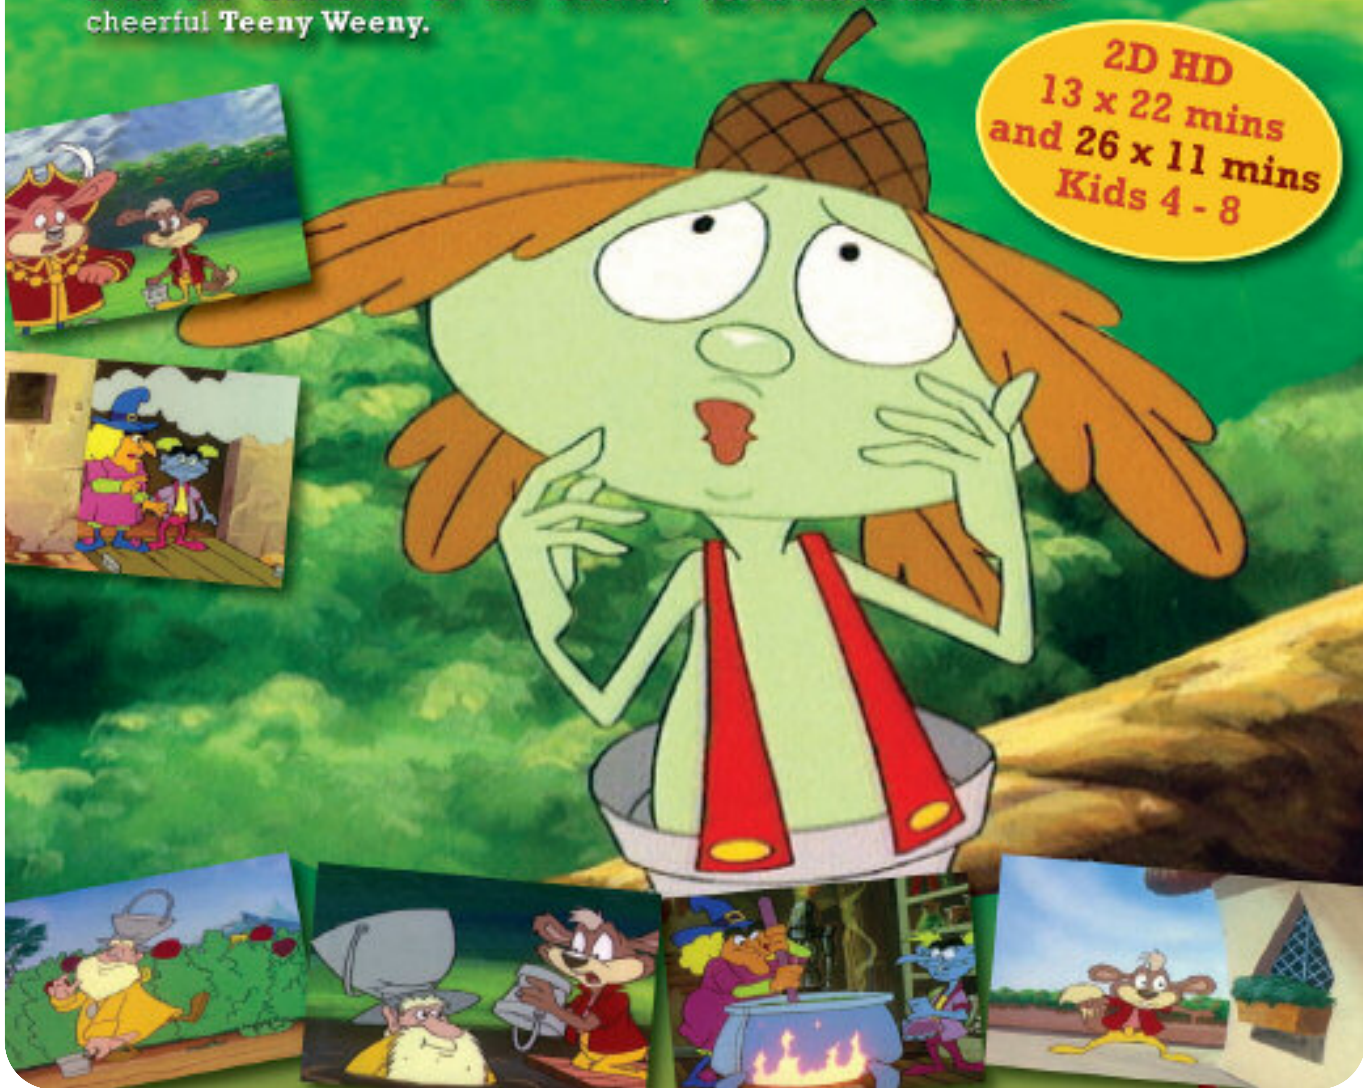

BIMBLE'S BUCKET

Bimble's Bucket is fast, furious and funny. As a reward for a good deed Bimble gets a Magic Bucket, that gives him anything. Inside the Bucket, lives the Guardian of the Bucket; cheerful Teeny Weeny.

There are others after the Bucket; lazy, greedy Queen Kak from gloomy Sleaze City and Dolly Clackhanger, a failed witch, whose bungled spells spread chaos. It's a miracle her assistant, Sploot, has survived. Dolly thinks the Bucket is what she needs to become a proper witch.

Queen Kak sends her minions, Bilge and Oila on their motorised pogo sticks and so begins an epic battle to possess the Bucket. We go to the end of the rainbow, to the Great Golden Bucket in the sky and to the magical world inside the Bucket.

2D HD
13 x 22 mins
and 26 x 11 mins
Kids 4 - 8

Monster Entertainment

www.monsterentertainment.tv

The Monster Mews
11A Herbert Lane, Dublin 2,
Ireland

Telephone: +353-1-6114934
Fax: +353-1-6114935
Mobile: +353-86-6032164

Please Click link below to Screen

<http://www.monsterentertainment.tv/catalogue/bimbles-bucket/>