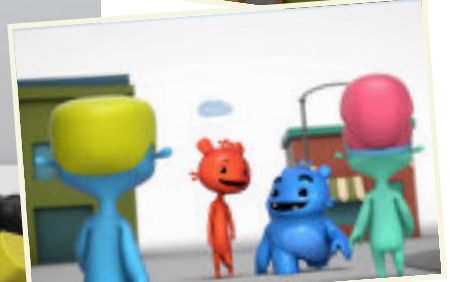

Please Click link below to Screen

<http://www.monsterentertainment.tv/catalogue/tommy-and-robbie/>

Monster Entertainment
The Monster Mews
11A Herbert Lane, Dublin 2,
Ireland

www.monsterentertainment.tv
Telephone: +353-1-6114934
Fax: +353-1-6114935
Mobile: +353-86-6032164